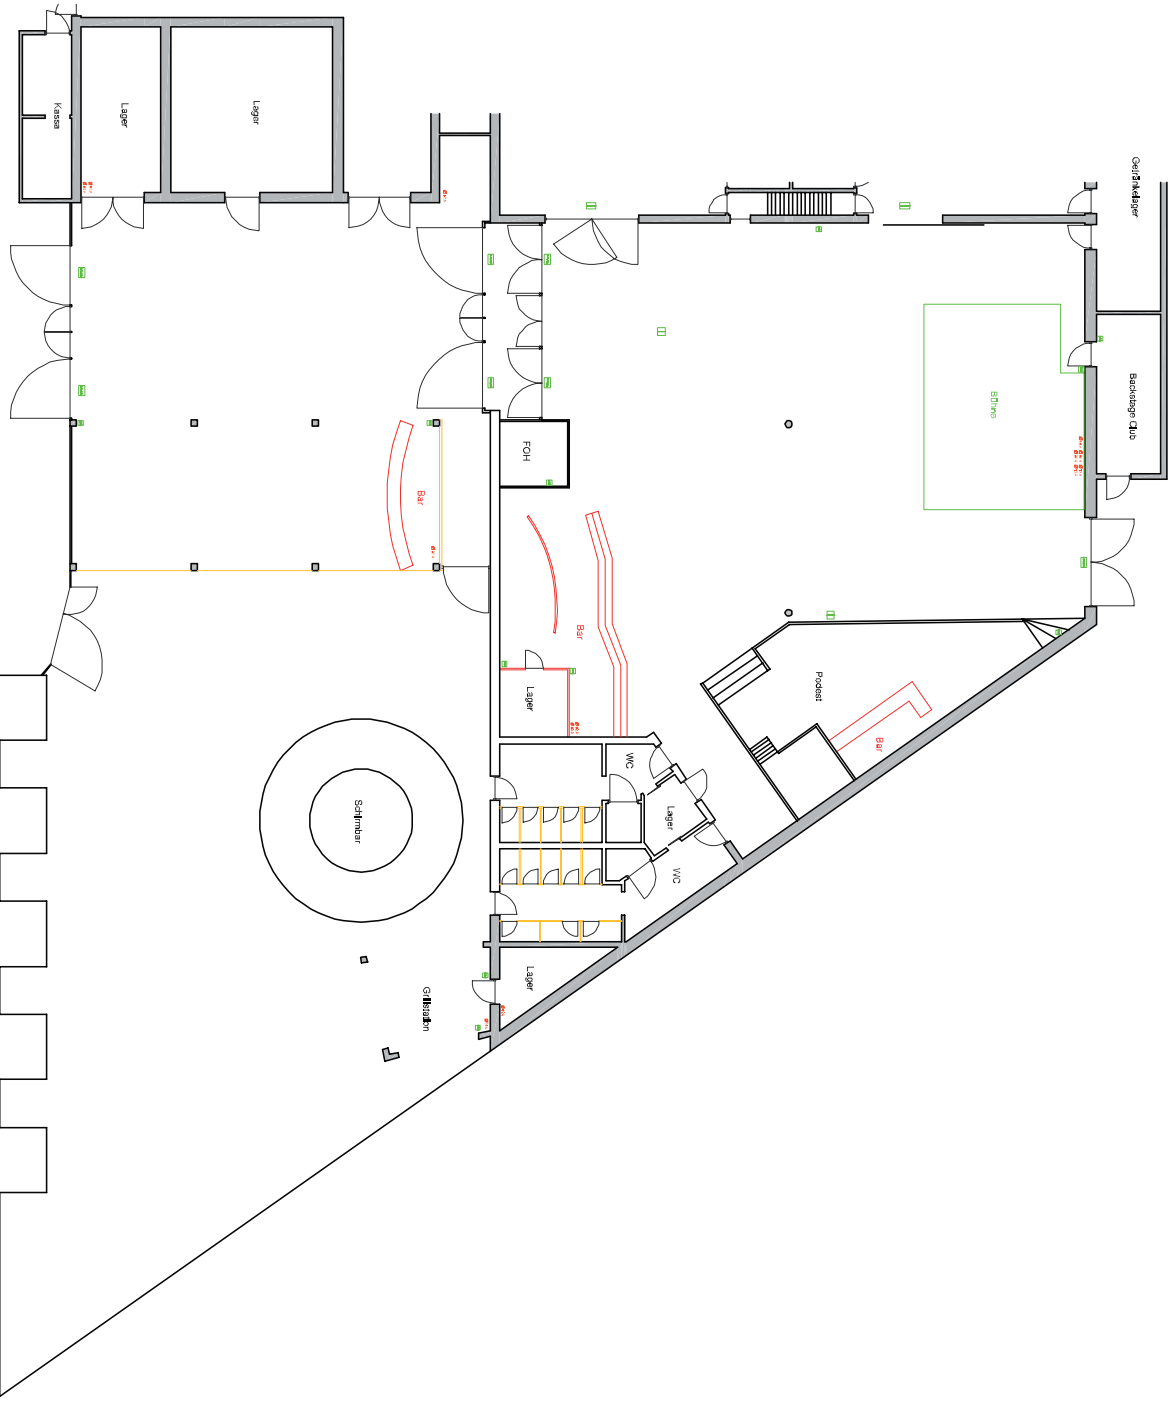

Hafen Innsbruck CLUB LOUNGE SOMMERGARTEN
M 1:100