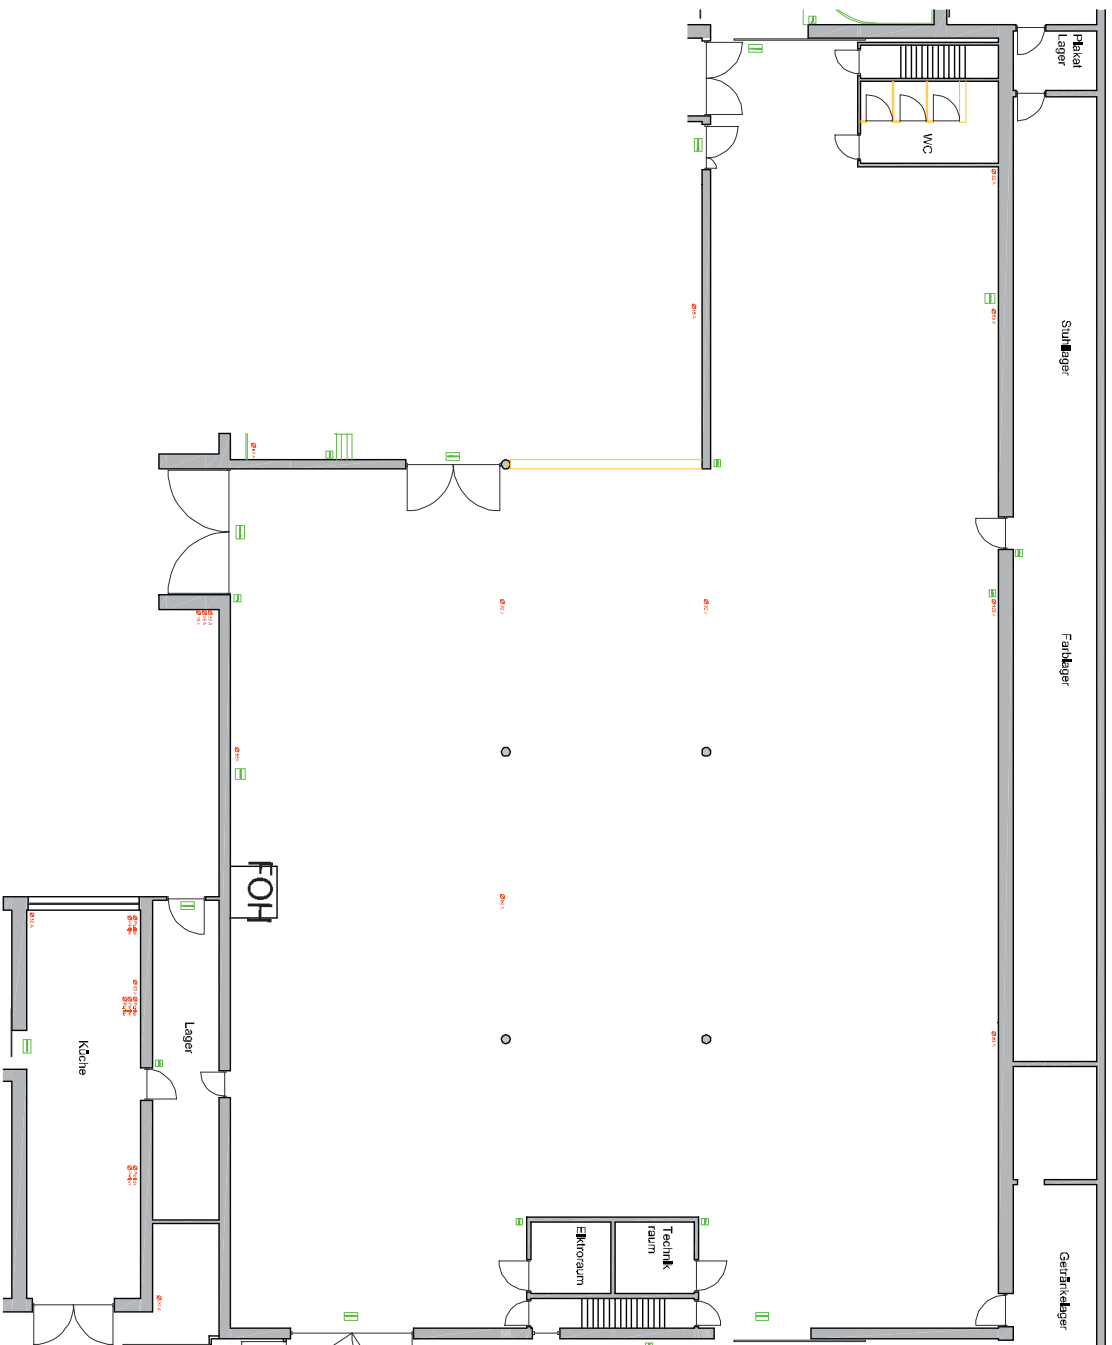

Hafen Innsbruck

M 1:100

DOCK

GENERAL INFORMATION:

Capacity: 2000 People (standing)
900 People (seating)

STAGE INFORMATION:

Size (Length*Wide*Height): 8x6x1 m (maximum)
Clearance from stage to roof: max. 3,5 m
Riser available: yes
Barriers: Mojors

Monitor console stage position: SL /SR possible
Stage front close with curtain: yes

PA INFORMATION:

Main PA: no own
Venue Monitor & Sidefill: no own

LIGHTING INFORMATION:

House Lighting: no own

Hafen Innsbruck DOCK