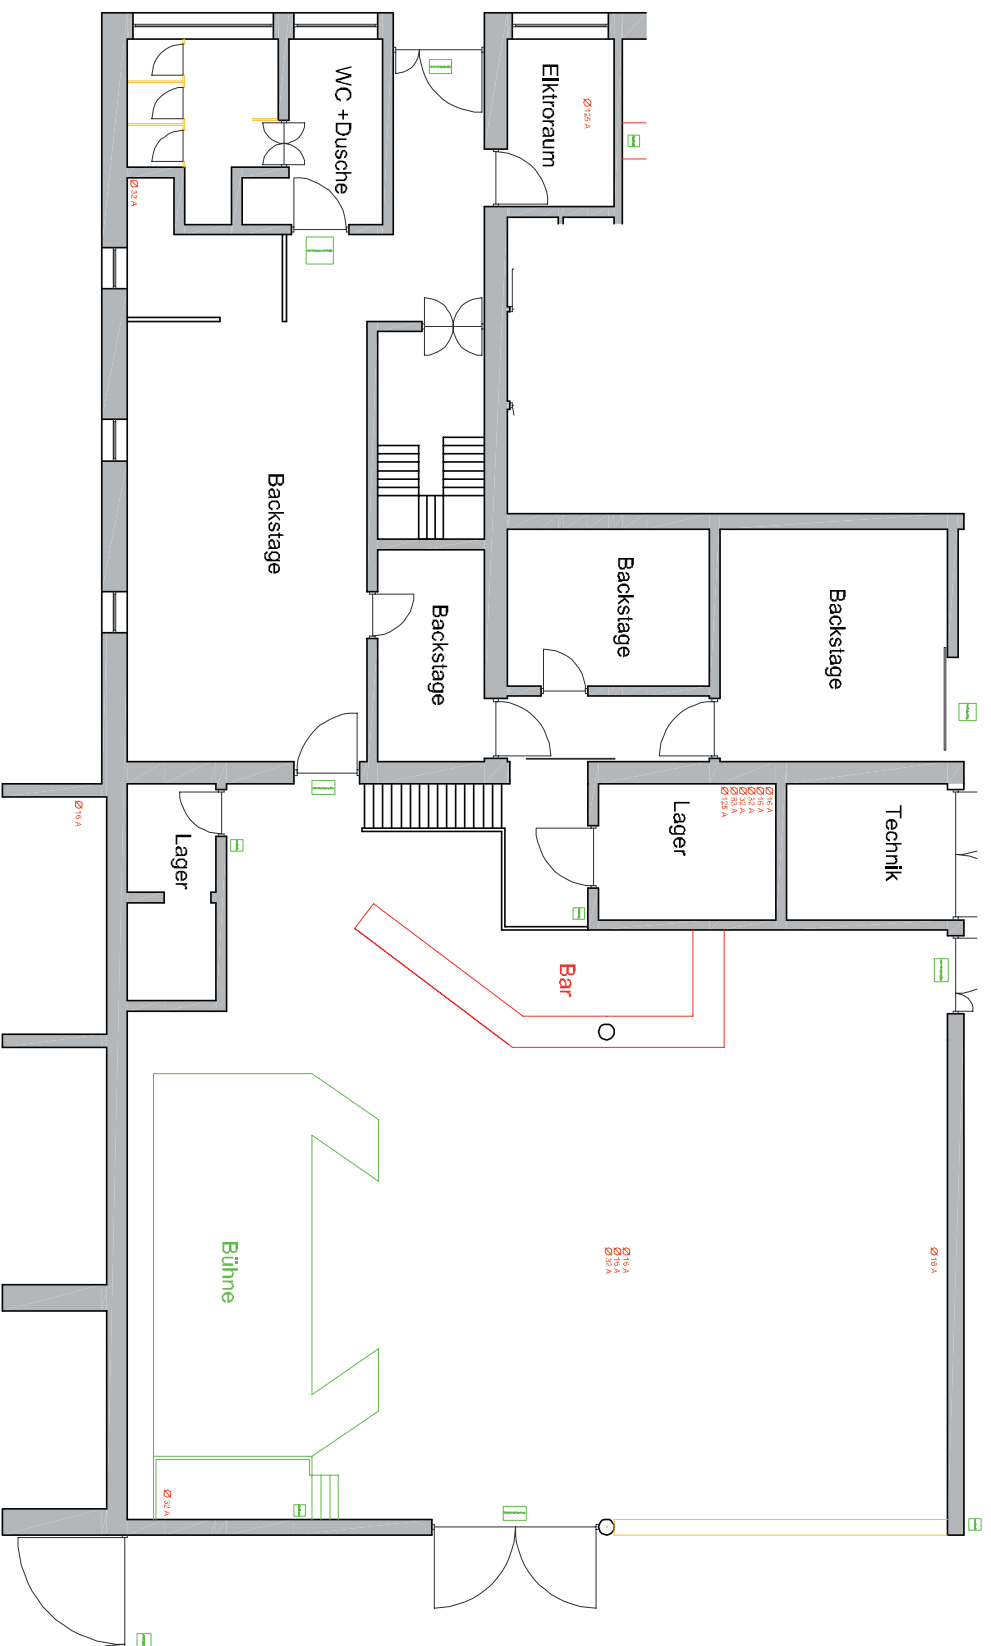

DRESSING ROOMS:

Number of Dressing Rooms: 3
Backstage Restroom: yes
Showers: 2
Access to stage from backstage: Club - no (only through another hall)
Dock - yes (if the stage is in the North)
Hades - no
Crash - no
Backstage Phone: no

Monitor console stage position: SL /SR possible
Stage front close with curtain: yes

PA INFORMATION:

Main PA: no own
Venue Monitor & Sidefill: no own

LIGHTING INFORMATION:

House Lighting: no own

Hafen Innsbruck DOCK

Multicore: Cordial 16/6

LIGHTING INFORMATION:

House Lighting: 2x 6 Bars in Backtruss
2x ACL Bars Backtruss
4x Par 64 Cans in Front
Lightcommander 12/24

Lighting Plot / Rigging available: no
Position: FOH