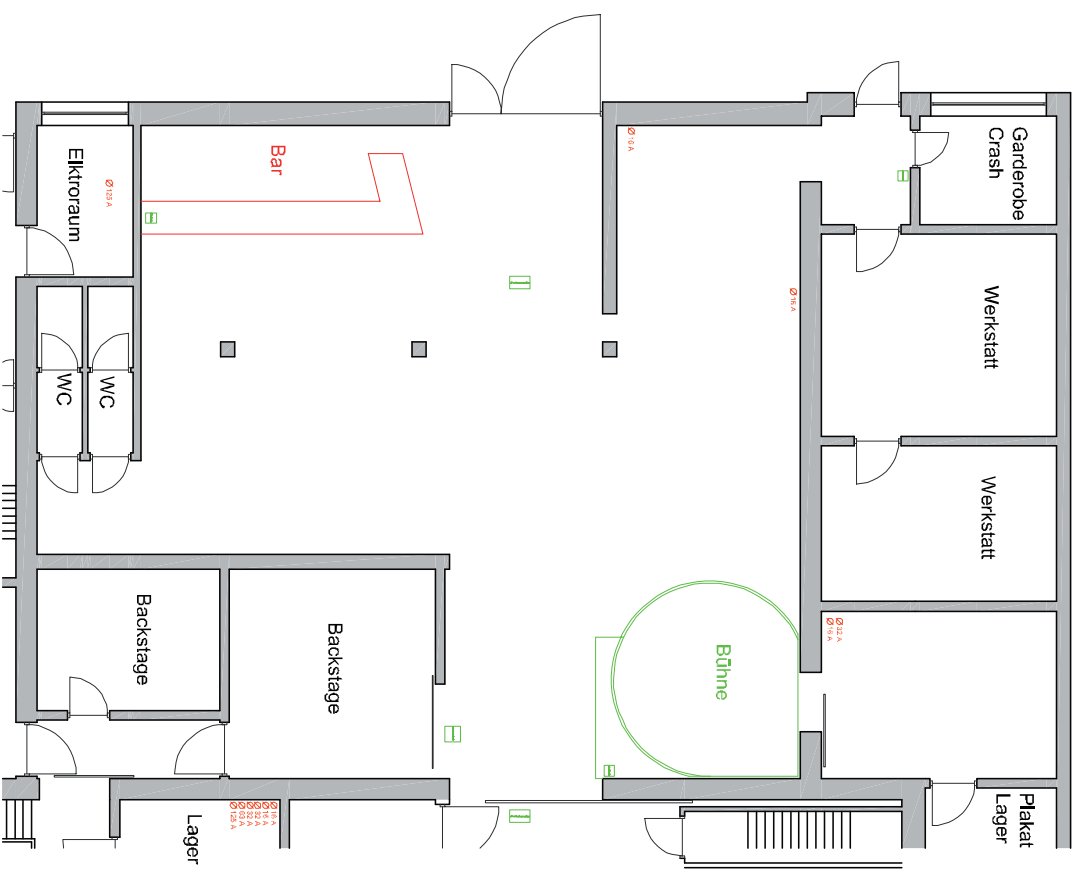

Monitor console stage position: SL /SR possible
Stage front close with curtain: yes

PA INFORMATION:

Main PA: no own
Venue Monitor & Sidefill: no own

LIGHTING INFORMATION:

House Lighting: no own

Hafen Innsbruck DOCK

Multicore: Cordial 16/6

LIGHTING INFORMATION:

House Lighting: 2x 6 Bars in Backtruss
2x ACL Bars Backtruss
4x Par 64 Cans in Front
Lightcommander 12/24

Lighting Plot / Rigging available: no
Position: FOH

Hafen Innsbruck HADES

M 1:100

CRASH

GENERAL INFORMATION:

Capacity: 200 People (standing)

STAGE INFORMATION:

Size (Length*Wide*Height): round 3,6 x1,1 m
Clearance from stage to roof: max. 4,5 m
Wings: not possible
Riser available: yes
Barriers: not possible

PA INFORMATION:

Main PA: 4 x GAE 15"2" Top
4 x 18" SUB
incl. amping

LIGHTING INFORMATION:

House Lighting: 4x Par 64 Cans in Backtruss
2x LED Derby

Lighting Plot / Rigging available: no

Hafen Innsbruck CRASH