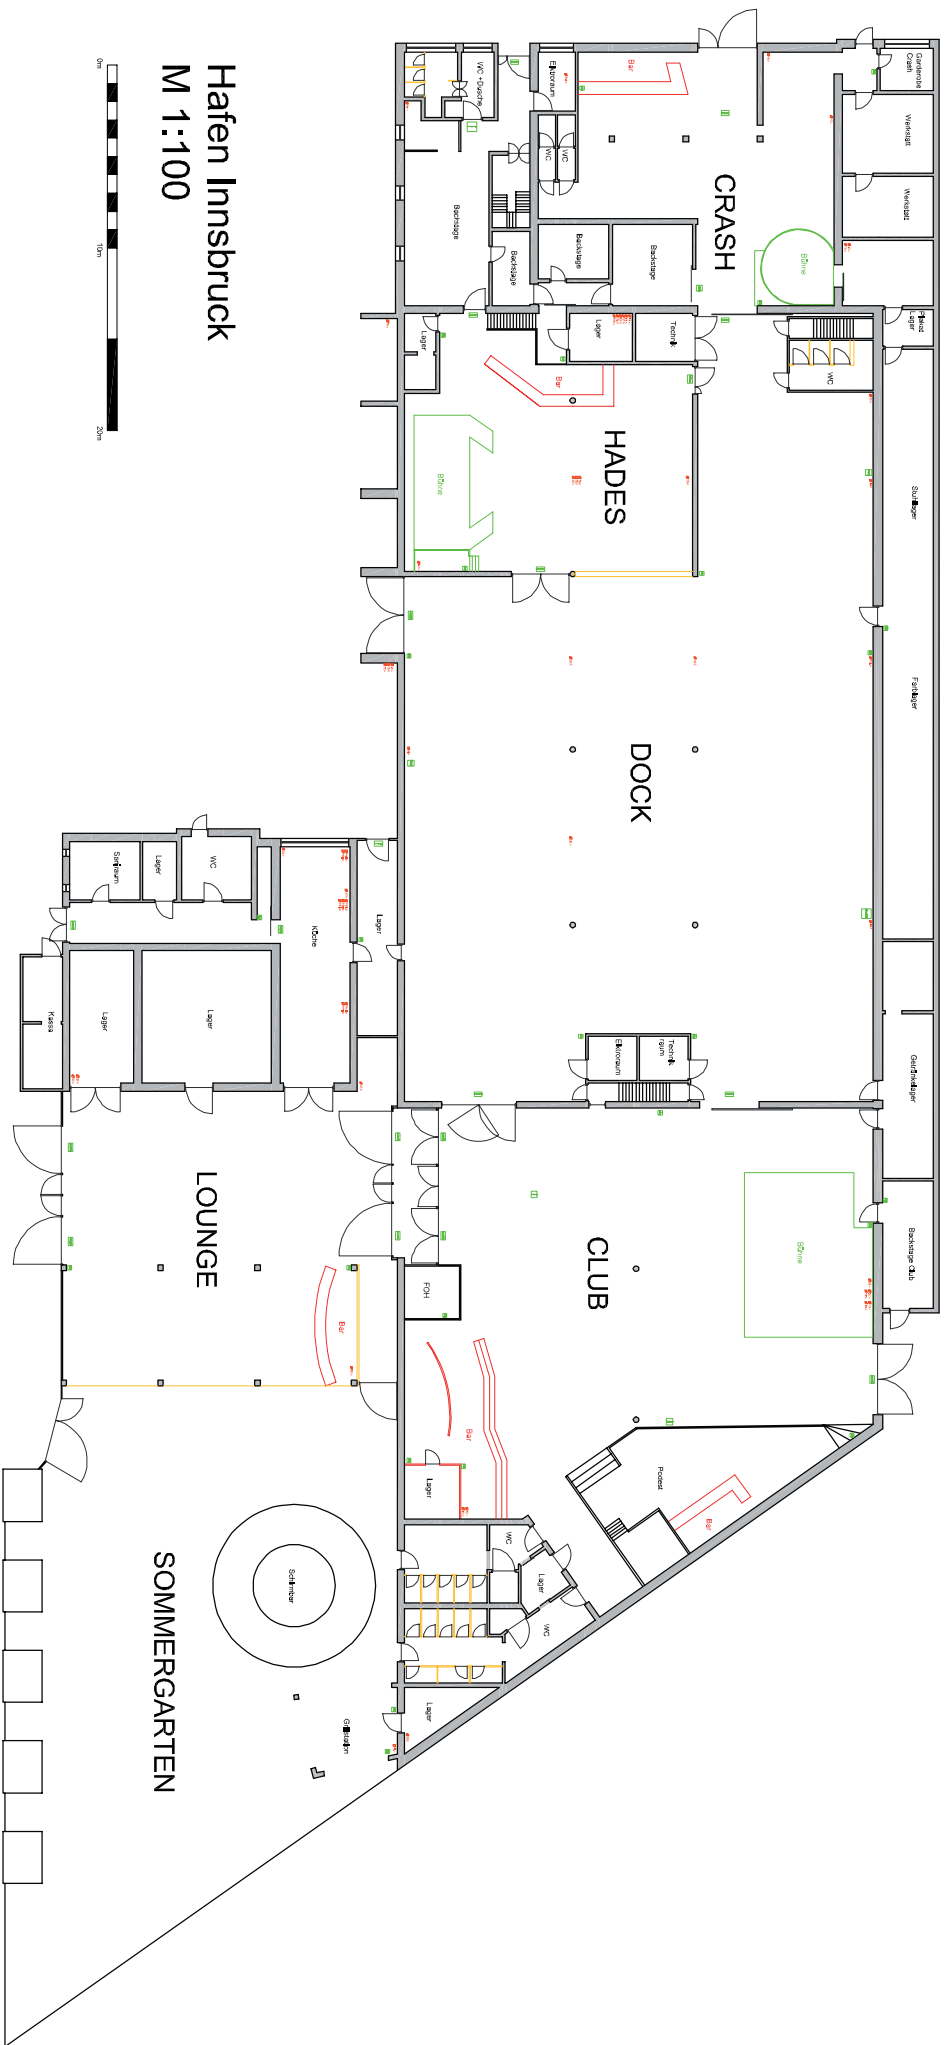

DRESSING ROOMS:

Number of Dressing Rooms: 3
Backstage Restroom: yes
Showers: 2
Access to stage from backstage: Club - no (only through another hall)
Dock - yes (if the stage is in the North)
Hades - no
Crash - no
Backstage Phone: no

Hafen Innsbruck

M 1:100

DOCK

GENERAL INFORMATION:

Capacity: 2000 People (standing)
900 People (seating)

STAGE INFORMATION:

Size (Length*Wide*Height): 8x6x1 m (maximum)
Clearance from stage to roof: max. 3,5 m
Riser available: yes
Barriers: Mojors

Monitor console stage position: SL /SR possible
Stage front close with curtain: yes

PA INFORMATION:

Main PA: no own
Venue Monitor & Sidefill: no own

LIGHTING INFORMATION:

House Lighting: no own

Hafen Innsbruck DOCK